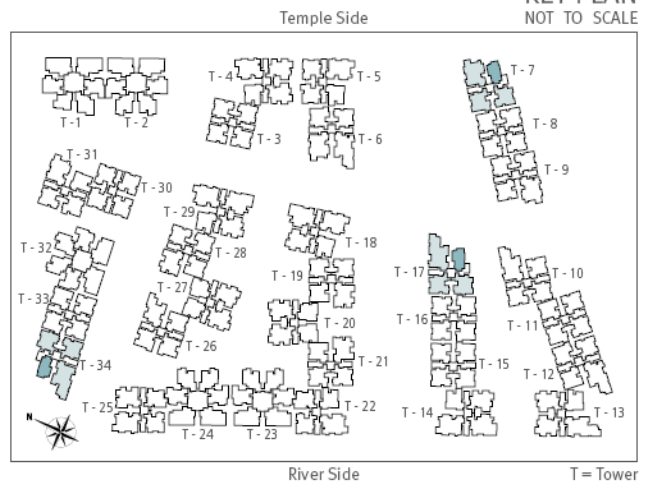

KEY PLAN
NOT TO SCALE