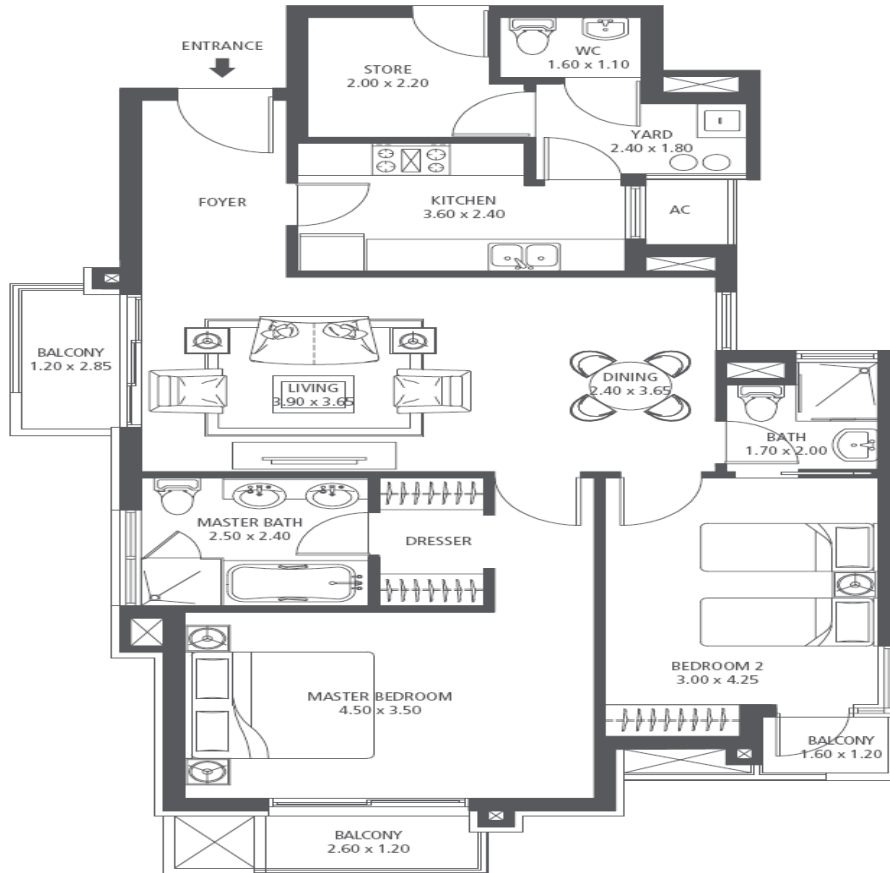

2 BEDROOM TYPE A

134.1 sq. mtr - 135.2 sq. mtr
1443.44 sq. ft - 1455.28 sq. ft

Typical Floor (2A2, 2A3, 2A4)
Towers: 07, 17, 34

2A